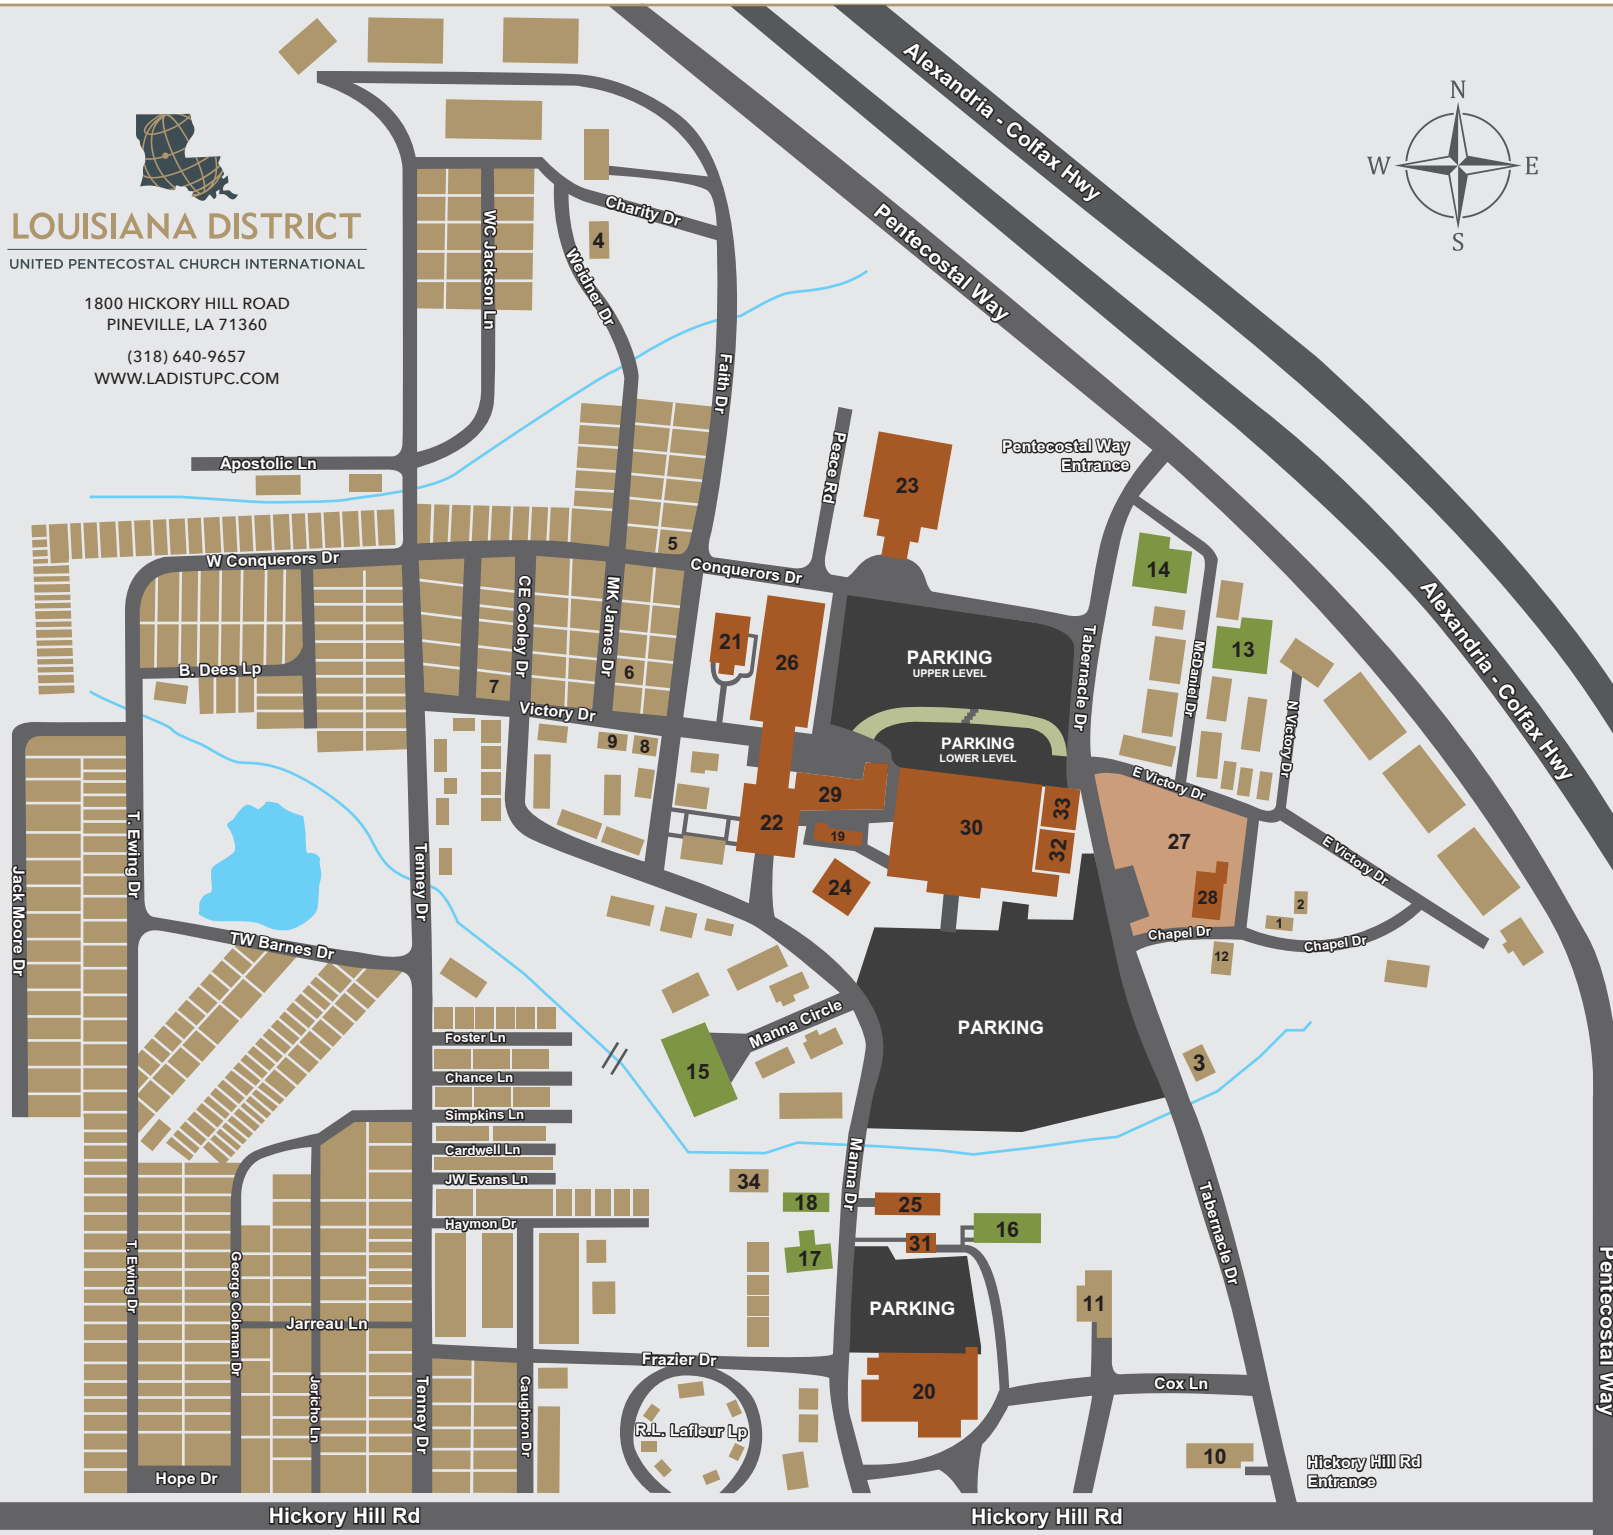

LOUISIANA DISTRICT

UNITED PENTECOSTAL CHURCH INTERNATIONAL

1800 HICKORY HILL ROAD
PINEVILLE, LA 71360

(318) 640-9657
WWW.LADISTUPC.COM

AMENITIES

19. Bookstore
20. Dining Hall
21. Cecil Daniel Bldg.
22. Concession Stand
- 23. Delisa Cox Center**
24. Dorcas House
25. Museum
26. Pavilion
27. Peppermint Park
28. Prayer Chapel
29. Restrooms
- 30. Tabernacle**
31. Tenney Library
- 32. District Offices**
33. Camp Office/ Nurse

HOUSING

1. Ahern Cabin
2. Benoit Chalet
3. Benoit Stopover
4. Freeman House
5. Glass Cabin
6. Jackson Cabin
7. McDaniel Cabin
8. Sound Cabin
9. Varnado Cabin
10. Weeks House
11. Weidner House
12. Double-wide Trailer
34. Jacob Cabin

DORMS

13. Boys I-Salt
14. Boys II
15. Girls Metal
16. Girls Brick
17. Girls Lower
18. Mother of Israel